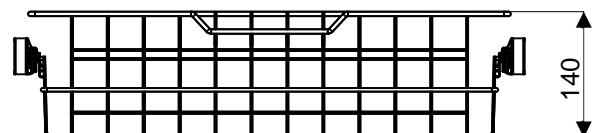

Lankakorien asennusohje V.2 Monteringsanvisning om trådkorgar V.2 Installation instruction of wire baskets V.2

FIN Merkitse liukuporausten paikat molempiin sivuihin. Huomioi korin korkeus. Poraaja kiinnitysreiät, halk. 5 mm, syv. 12 mm. Kiinnitä liikut euro ruuveilla 6,3x11,5mm.

SWE Anteckna skenans borrhningar på båda sidor. Observera korgens höjd. Borra hålen för fästsruvar, diameter 5mm, djup 12 mm. Fäst skenan med euro skruvar 6,3x11,5mm.

ENG Mark the places for slide drillings on both side. Note the basket height. Drill the holes for the fixing screws, diam. 5mm, depth 12 mm. Fasten the slides with euro screws 6,3x11,5mm.

ENG: Installation of detachable basket slides. The basket consists of three parts: the cabinet roller rails, the basket slides, and the basket part. The basket slide part is replaceable.

The basket slide is attached in place by pressing it into the fasteners [A]. The basket is locked in place with a wedge [B]. The basket slide is removed by pressing it out of the fasteners.