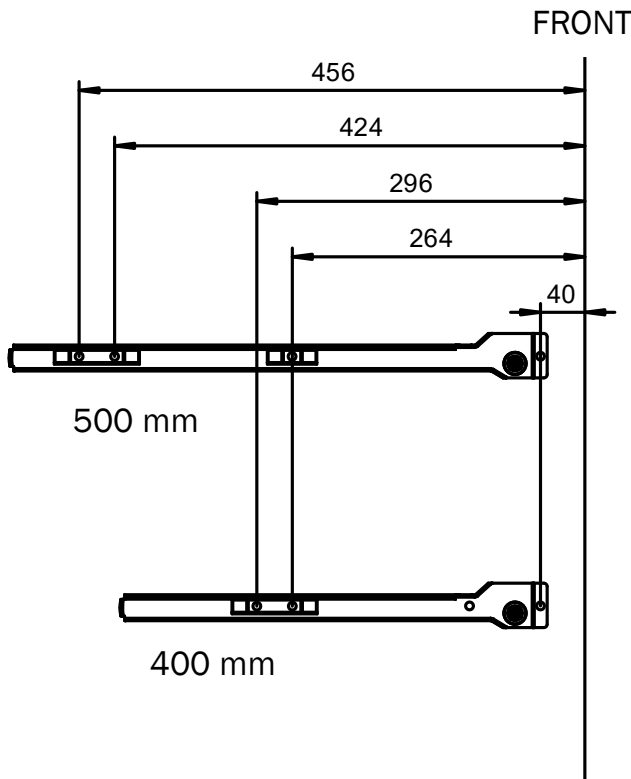

Lankakorien asennusohje V.2 Monteringsanvisning om trådkorgar V.2 Installation instruction of wire baskets V.2

FIN Merkitse liukuporausten paikat molempiin sivuihin. Huomioi korin korkeus. Poraaja kiinnitysreiät, halk. 5 mm, syv. 12 mm. Kiinnitä liikut euro ruuveilla 6,3x11,5mm.

SWE Anteckna skenans borrhningar på båda sidor. Observera korgens höjd. Borra hålen för fästsruvar, diameter 5mm, djup 12 mm. Fäst skenan med euro skruvar 6,3x11,5mm.

ENG Mark the places for slide drillings on both side. Note the basket height. Drill the holes for the fixing screws, diam. 5mm, depth 12 mm. Fasten the slides with euro screws 6,3x11,5mm.

ENG: Installation of detachable basket slides. The basket consists of three parts: the cabinet roller rails, the basket slides, and the basket part. The basket slide part is replaceable.

The basket slide is attached in place by pressing it into the fasteners [A]. The basket is locked in place with a wedge [B]. The basket slide is removed by pressing it out of the fasteners.

Before installation, check that the depth of the rail is suitable for the basket. The locations and codes of the fasteners are shown in the picture [C].

[C] 400 mm:
60788DR
60788DL

[C] 500 mm:
60769DR
60769DL